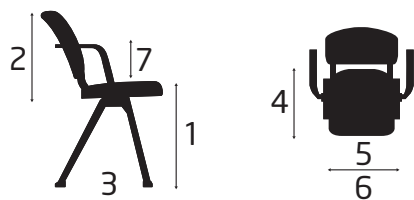

- Height adjustable
- The five star base provides support for alternative positions

4 legged models (9510, 9511, 9520 and 9521)

- Legs in aluminium - black or silver
- Stackable: 15 chairs can be stacked on top of each other

Options

- Pastic armrests
- Table hanger
- Connecting device - ensures easy linking. (Only available for 4 legged models)

10 years guarantee

Lifetime guarantee on gas lift (models 9512 and 9522)

Environmentally-friendly

PHYSICAL MEASUREMENTS HÅG CONVENTIO 9510, 9520 9511, 9521 9512, 9522

Seat height [1]	455	450	400-540
Heights of back piece [2]	390	460	460
Foot base diameter [3]	-	-	635
Seat depth [4]	425	430	430
Seat width [5]	390	430	430
Max. chair width [6]	460 550*	500 590*	460 550*
Height of armrests [7]	230	230	230
Weight	5.0 kg	5.9 kg	8.3 kg

Measurements in millimeters. Seat height measured with 64 kilogrammes load. Where a chair is adjustable, minimum and maximum measurements are listed.

* Measurements with armrests.

Tilt is 12° forwards and 11° backwards from neutral position. Neutral position is 5° backwards. Please note that these measurements are not absolute. They may vary slightly from chair to chair.